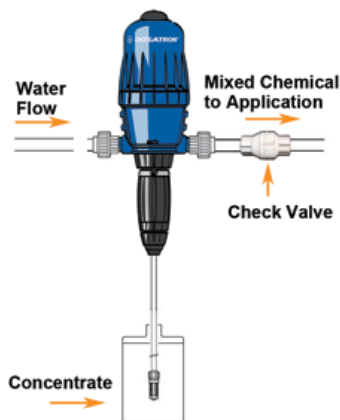

*Agitate product prior to each use. Use all the day it is mixed.

Nursery & Landscape Special 10-4-5

ppm Nitrogen

	250 ppm	300 ppm	400 ppm	500 ppm	600 ppm
Injector Ratio	1:500	1:400	1:300	1:250	1:200

WATER POWERED DOSING TECHNOLOGY